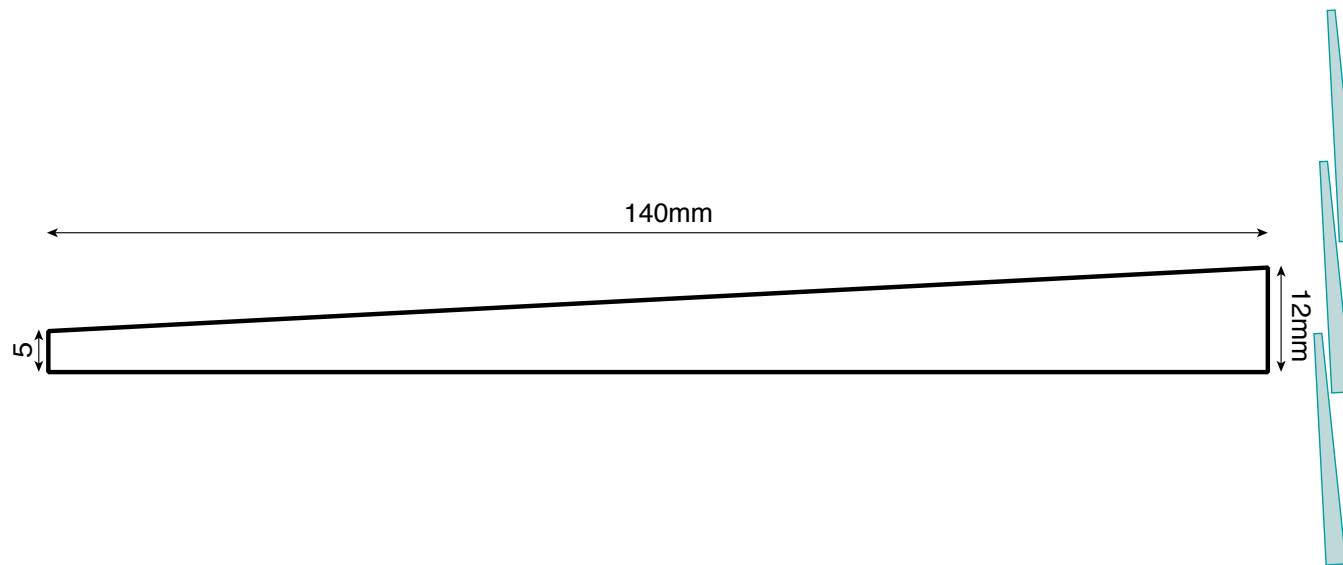

Western Red Cedar Clear Vertical Grain Grade 12 x 140mm Bevel Cladding

Species
Western Red Cedar

Measurement
12 x 140mm

Profile
Bevel

Profile Code
ST005

Grade
Clear Vertical Grain

Grade Description
A stunning appearance with outstanding properties. Made from fine grained Western Red Cedar heartwood, providing a consistently flawless product from piece to piece.

Exposed Face
125mm

Factor for linear metres per m²
8

Recommended Fasteners
Stainless Steel Annular Ring Shank Nails

Fire Treatment
Available fire treated to UK building regulations with DRICON® for interior situations or NON-COM® EXTERIOR for exterior situations.