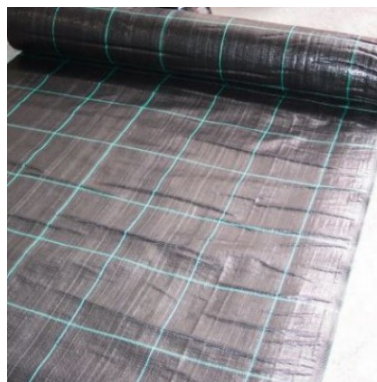

WE DISCOVER
YOU CREATE

SILVA
TIMBER PRODUCTS

Heavy Duty Weed Control Ground Cover

- Professional standard weed control fabric
- Supplied in packs of 50sqm
- Ideal for use under decking
- Protect deck from unsightly weeds and growth
- Fasten fabric down with pegs (not supplied)
- Supplied in 50sqm mini packs

Supplied in 50 Square Metres (4.5 x 11m)

This is a professional standard, quality roll of weed control fabric that is ideal for use under decking. The cover is provided on rolls with a green square design for measurement or planting.

Pegs (not included) will be needed to fasten the control cover down.

Uses

- Use under garden decking
- Children's play areas
- Ground stabilisation

www.silvatimber.co.uk | enquiries@silvatimber.co.uk | 0151 495 3111 | 020 8150 8055