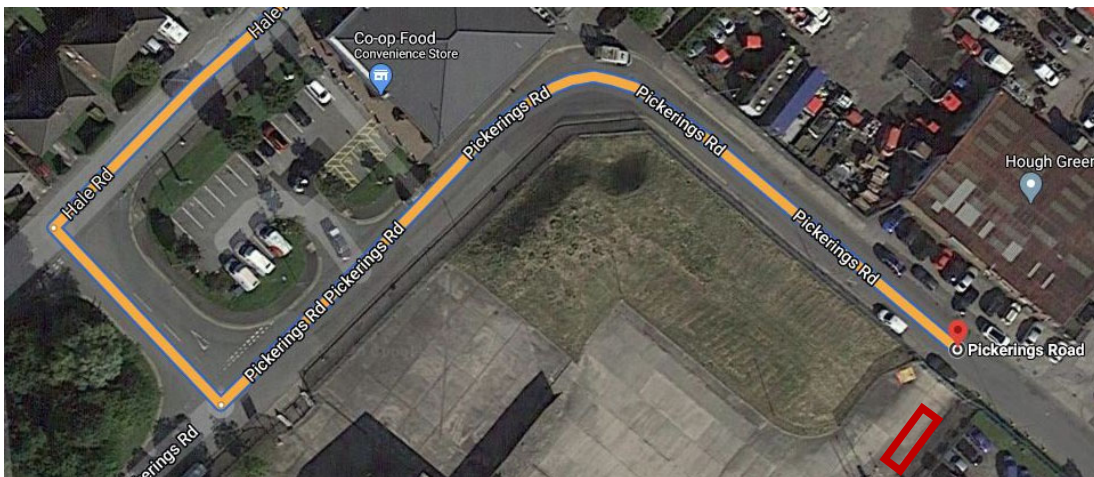

Customer Collections

Between 8:30AM and 12:30PM

Halebank House, Pickerings Road, Halebank, Widnes, WA8 8XW

From the Runcorn Bridge:

- Take the second exit of the bridge to Town Centre
- Use the left lane to turn right onto A533.
- Immediately turn left on to Ditton Road for 1 mile
- Continue onto Hale Road

From M62/M57 via Knowsley Expressway:

- At the end of the Expressway, take the left filter lane onto Speke Road/A562.
- Stay in that lane and turn off to Ditton/Halebank
- Immediately turn right on to Marshgate until the roundabout.
- Turn right at the roundabout on to Hale Road

From Hale Road

- Follow Hale Rd
- Turn left after the Co-op
- Turn left again and follow the road.
- As the road turns to the right, the entrance is first on the right opposite Hough Green Garage

On arrival,

- park just inside of the gates to the left side – do not obstruct the entrance,
- STAY inside the car,
- call 07593 544928 (Martin) or 07395109356 (Paddy).

Remember, you have a 20-minute collection window. Call if you will be late.