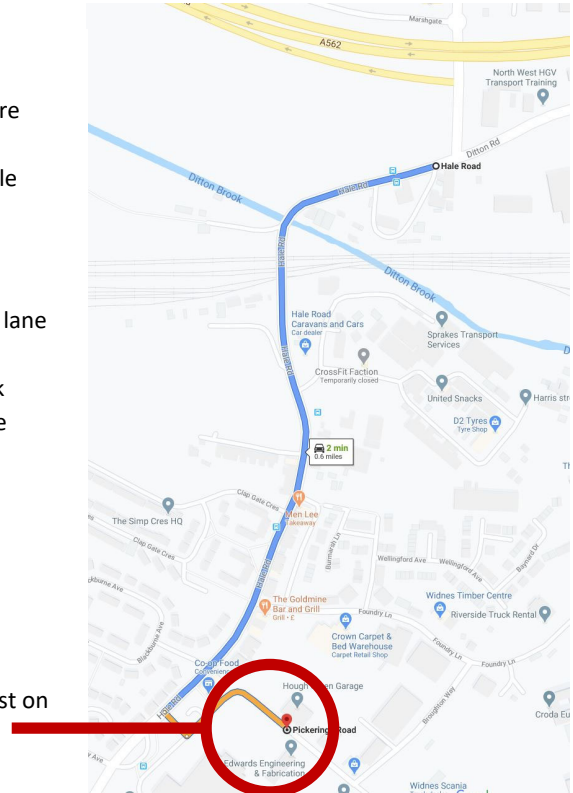

Customer Collections

Between 8:30AM and 12:30PM

Halebank House, Pickerings Road, Halebank, Widnes, WA8 8XW

From the Runcorn Bridge:

- Take the second exit of the bridge to Town Centre
- Use the left lane to turn right onto A533.
- Immediately turn left on to Ditton Road for 1 mile
- Continue onto Hale Road

From M62/M57 via Knowsley Expressway:

- At the end of the Expressway, take the left filter lane onto Speke Road/A562.
- Stay in that lane and turn off to Ditton/Halebank
- Immediately turn right on to Marshgate until the roundabout.
- Turn right at the roundabout on to Hale Road

From Hale Road

- Follow Hale Rd
- Turn left after the Co-op
- Turn left again and follow the road.
- As the road turns to the right, the entrance is first on the right opposite Hough Green Garage

On arrival,

- park just inside of the gates to the left side – do not obstruct the entrance,
- STAY inside the car,
- call 07593 544928 (Martin) or 07395109356 (Paddy).

Remember, you have a 20-minute collection window. Call if you will be late.