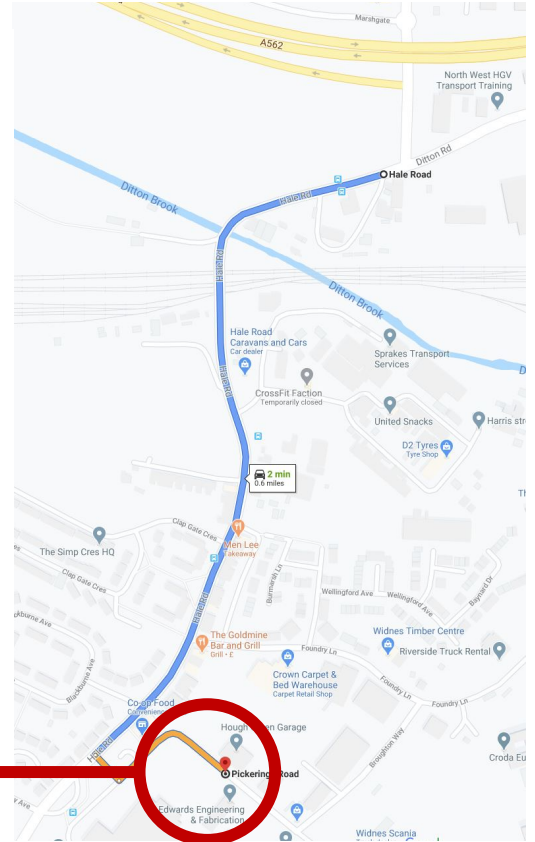

## Between 8:30AM and 12:30PM

Halebank House, Pickerings Road, Halebank, Widnes, WA8 8XW

From the Runcorn Bridge:

- Take the second exit of the bridge to Town Centre
- Use the left lane to turn right onto A533.
- Immediately turn left on to Ditton Road for 1 mile
- Continue onto Hale Road

From M62/M57 via Knowsley Expressway:

- At the end of the Expressway, take the left filter lane onto Speke Road/A562.
- Stay in that lane and turn off to Ditton/Halebank
- Immediately turn right on to Marshgate until the roundabout.
- Turn right at the roundabout on to Hale Road

From Hale Road

- Follow Hale Rd
- Turn left after the Co-op
- Turn left again and follow the road.
- As the road turns to the right, the entrance is first on the right opposite Hough Green Garage

On arrival, park safely near our goods In entrance and call:-