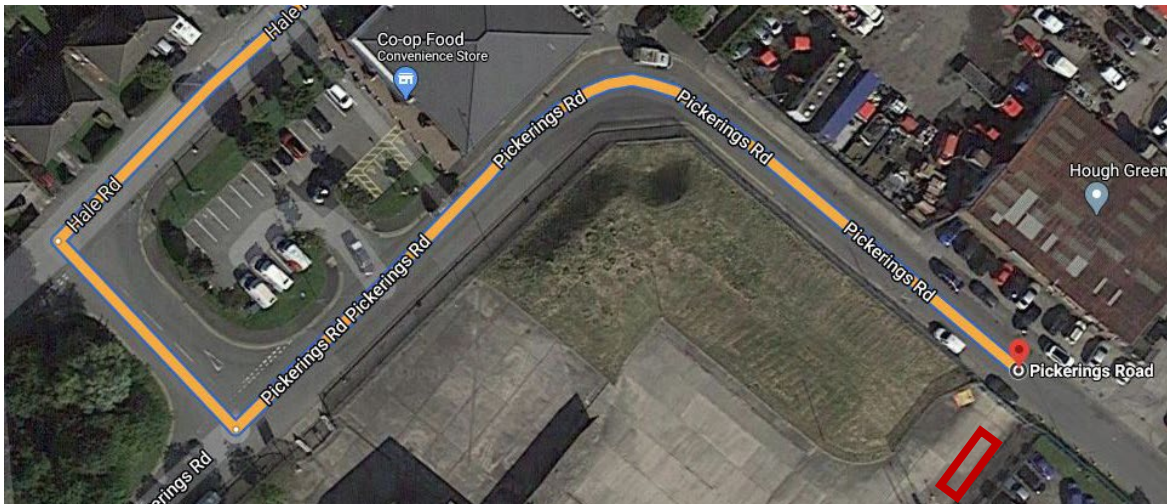

## Between 8:30AM and 12:30PM

Halebank House, Pickerings Road, Halebank, Widnes, WA8 8XW

From the Runcorn Bridge:

- Take the second exit of the bridge to Town Centre
- Use the left lane to turn right onto A533.
- Immediately turn left on to Ditton Road for 1 mile
- Continue onto Hale Road

From M62/M57 via Knowsley Expressway:

- At the end of the Expressway, take the left filter lane onto Speke Road/A562.
- Stay in that lane and turn off to Ditton/Halebank
- Immediately turn right on to Marshgate until the roundabout.
- Turn right at the roundabout on to Hale Road

From Hale Road

- Follow Hale Rd
- Turn left after the Co-op
- Turn left again and follow the road.
- As the road turns to the right, the entrance is first on the right opposite Hough Green Garage

On arrival, park safely near our goods In entrance and call:-